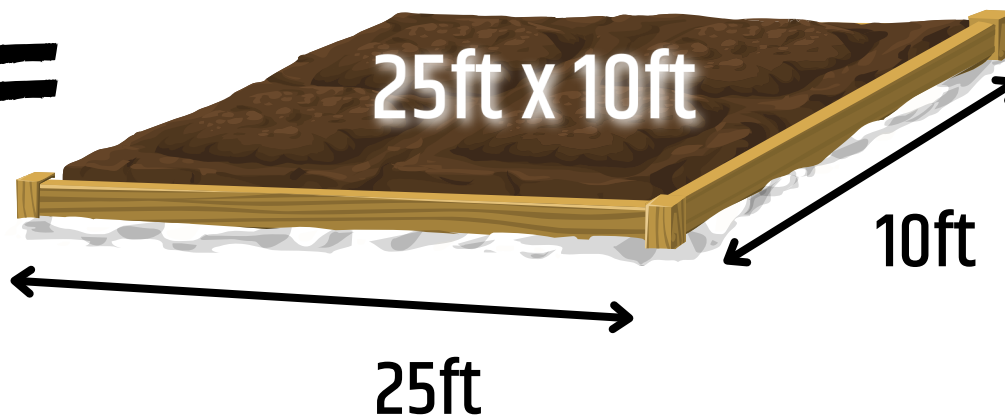

MULCH GLUE COVERAGE

1 GALLON

=

Apply 1 gallon for:
= 50ft²

5 GALLON

=

Apply 5 gallons for:
= 250ft²

*See application guide for
more information