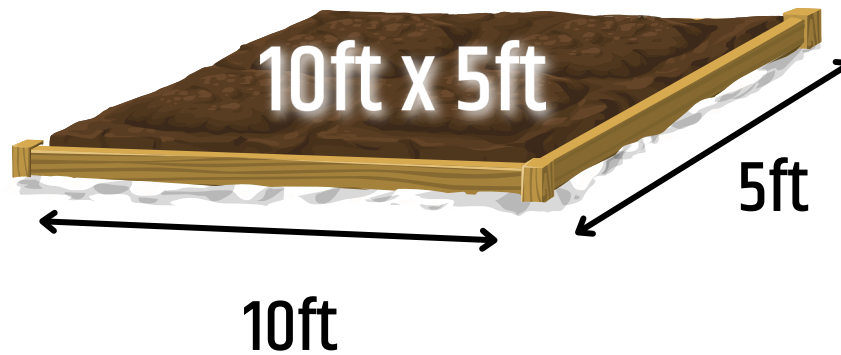

MULCH GLUE COVERAGE

1 GALLON

=

Apply 1 gallon for:
= 50ft²

5 GALLON

=

Apply 5 gallons for:
= 250ft²

*See application guide for
more information